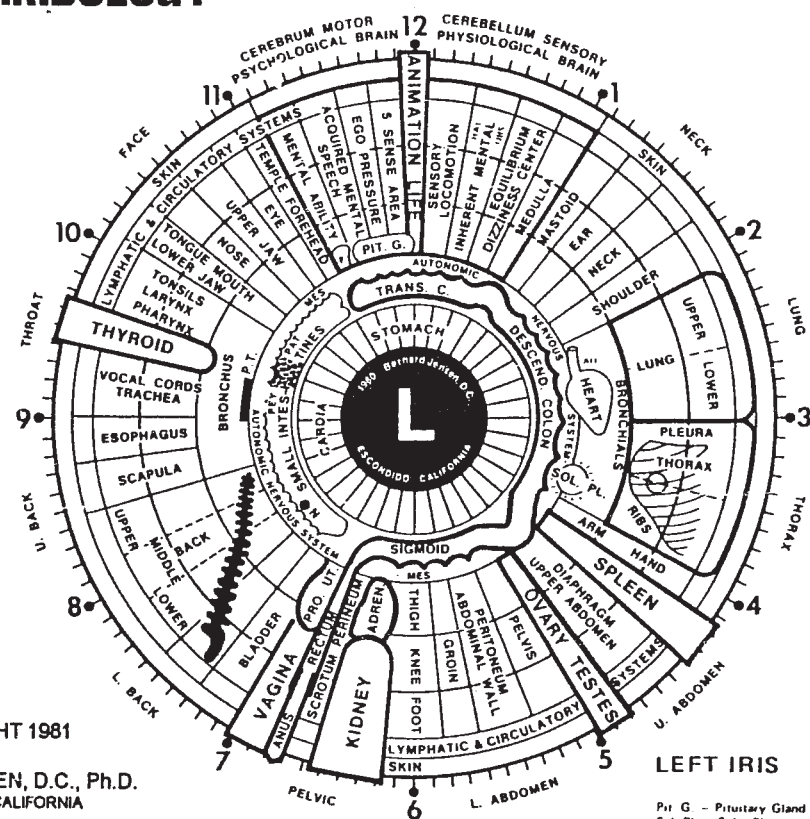

CHART TO IRIDOLGY

RIGHT IRIS

P - Pituitary
 Pay Pat - Peyer's Patches
 Mes - Mesentery
 Hal - Hallucination
 P.T. - Para Thyroid

LEFT IRIS

Pit G - Pituitary Gland
 Sol Pl - Solar Plexus
 N - Naval
 Obs - Obsession
 AO - Aorta

COPYRIGHT 1981
 BY
 BERNARD JENSEN, D.C., Ph.D.
 ESCONDIDO, CALIFORNIA

IRIDOLGY CHART developed by Bernard Jensen, D.C., Ph.D.

Iris chart development by Dr. Bernard Jensen is recognized world-wide for clarity and reliability.