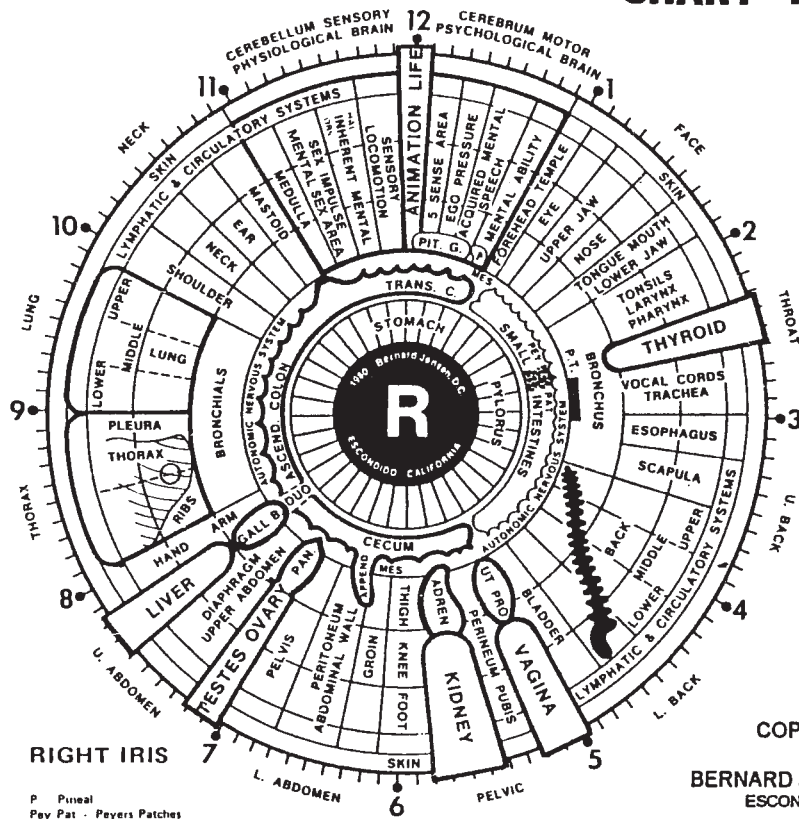

CHART TO IRIDOLGY

RIGHT IRIS

P - Pituitary
 Pay Pat - Peyer's Patches
 Mes - Mesentery
 Hal - Hallucination
 P.T. - Para Thyroid

LEFT IRIS

Pit G - Pituitary Gland
 Sol Pl - Solar Plexus
 N - Naval
 Obs - Obsession
 AO - Aorta

COPYRIGHT 1981
 BY
 BERNARD JENSEN, D.C., Ph.D.
 ESCONDIDO, CALIFORNIA

IRIDOLGY CHART developed by Bernard Jensen, D.C., Ph.D.

Iris chart development by Dr. Bernard Jensen is recognized world-wide for clarity and reliability.